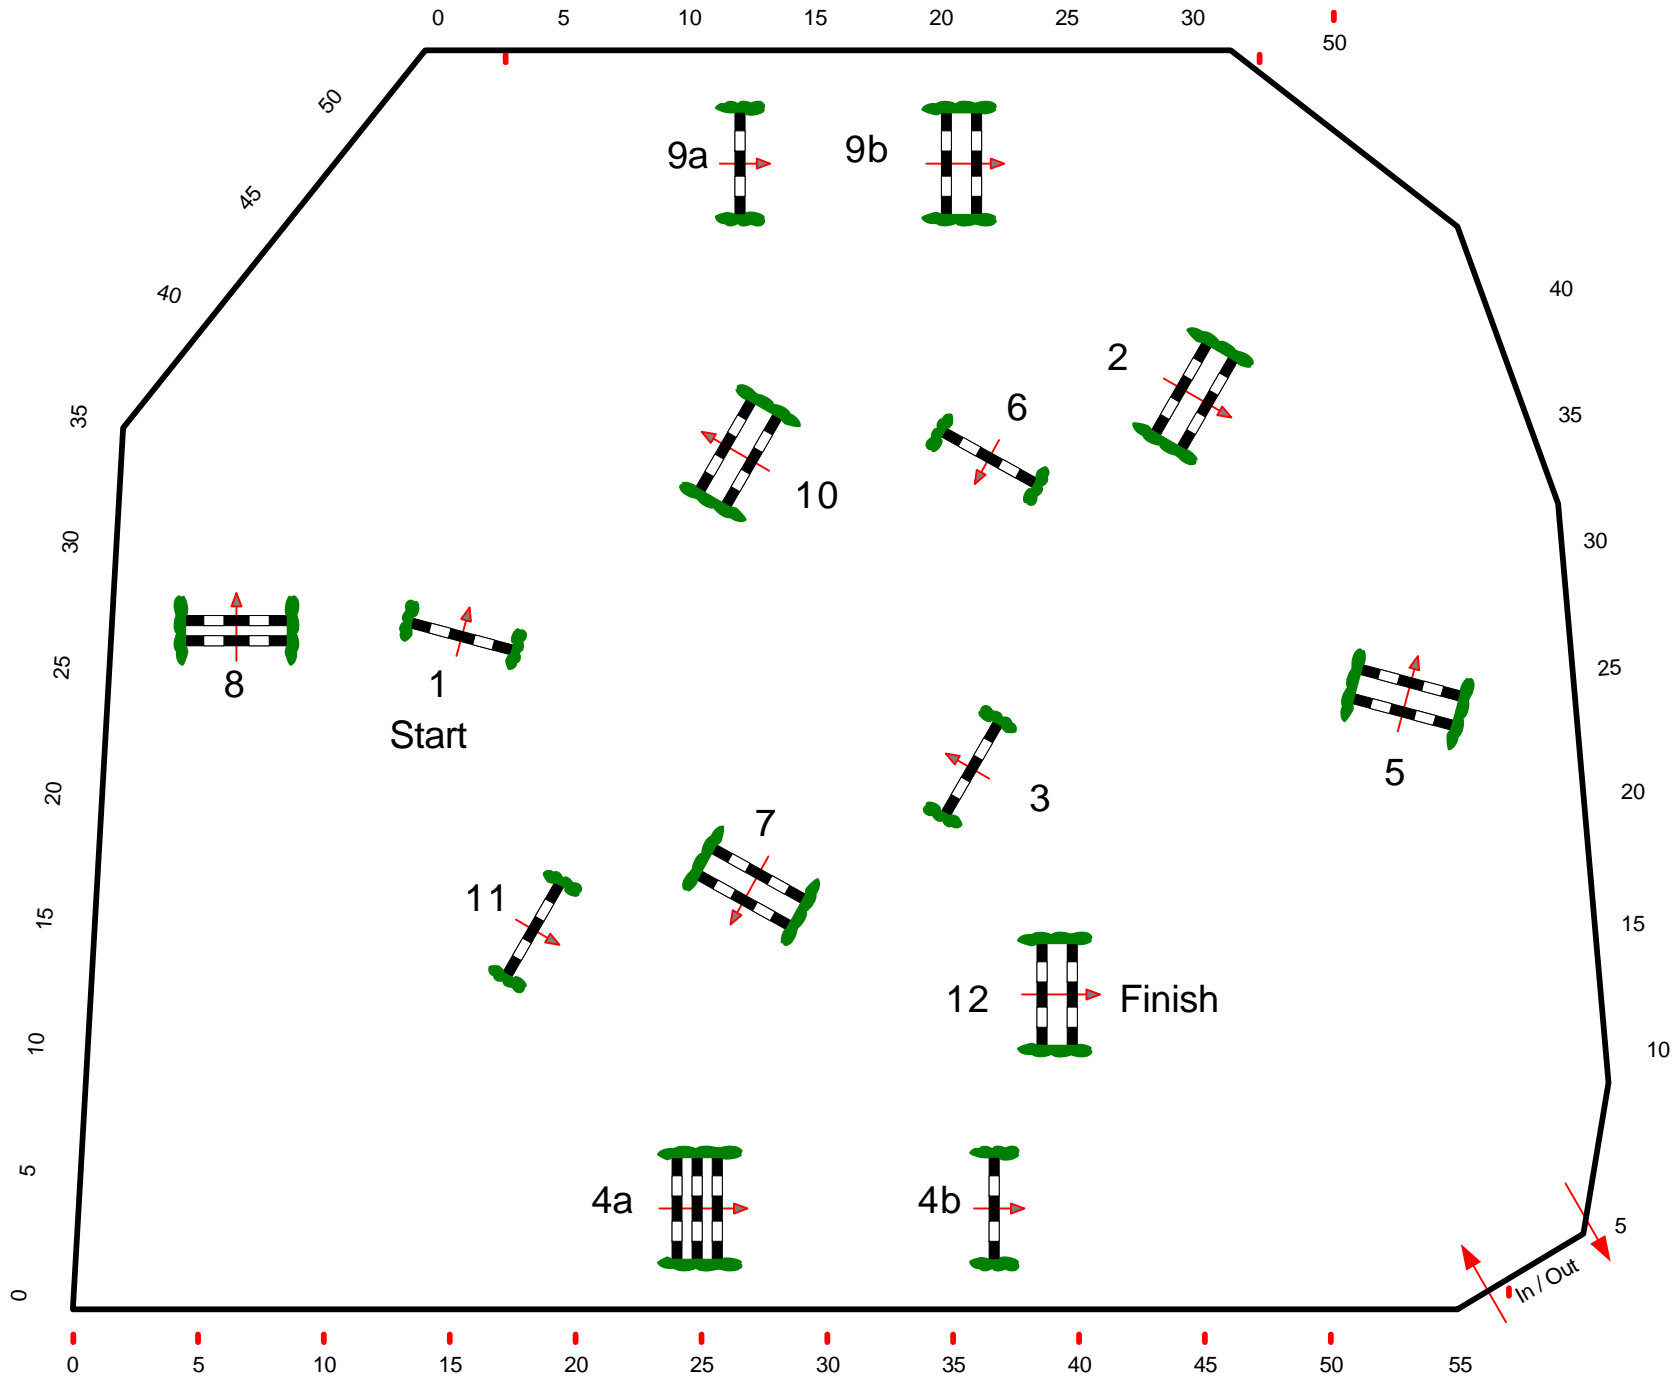

CSI *** Maria Wörth - Reifnitz

9

Class No.: 9

Silver Tour

Competition against the clock

Freitag, 25. Juni 2010

Table: A

FEI RG / Art. 238.2.1

Height: 1,40 m

Speed: 350 m/min

Length: 430 m

Time allowed: 74 sec

Time limit: 148 sec

Obstacles: 12

Efforts: 14

Penalty sec

Closed combination:

1st Jump-off:

7 Length: 0 m

Time allowed: 0 sec

Time limit: 0 sec